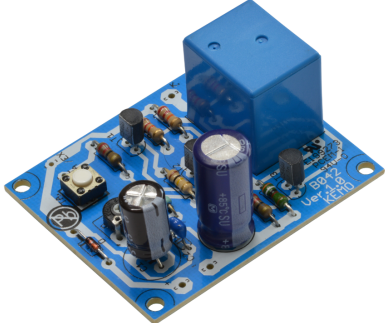

B042 - Time switch (short), 2 sec - 5 min.

After pressing the key the installed relay switches on for approx. 2 seconds up to approx. 5 minutes (adjustable) and then switches off again.

Fitting case: G024N - Case With Fastening Straps approx. 72 x 50 x 41 mm

Technical Data:

Operating voltage: approx. 12 V/DC

Power consumption: approx. 40 mA

Switching times: approx. 2 sec. - 5 min. adjustable

Relay-breaking capacity: max. 3 A, max. 25 V

Board dimensions: approx. 54 x 44 mm